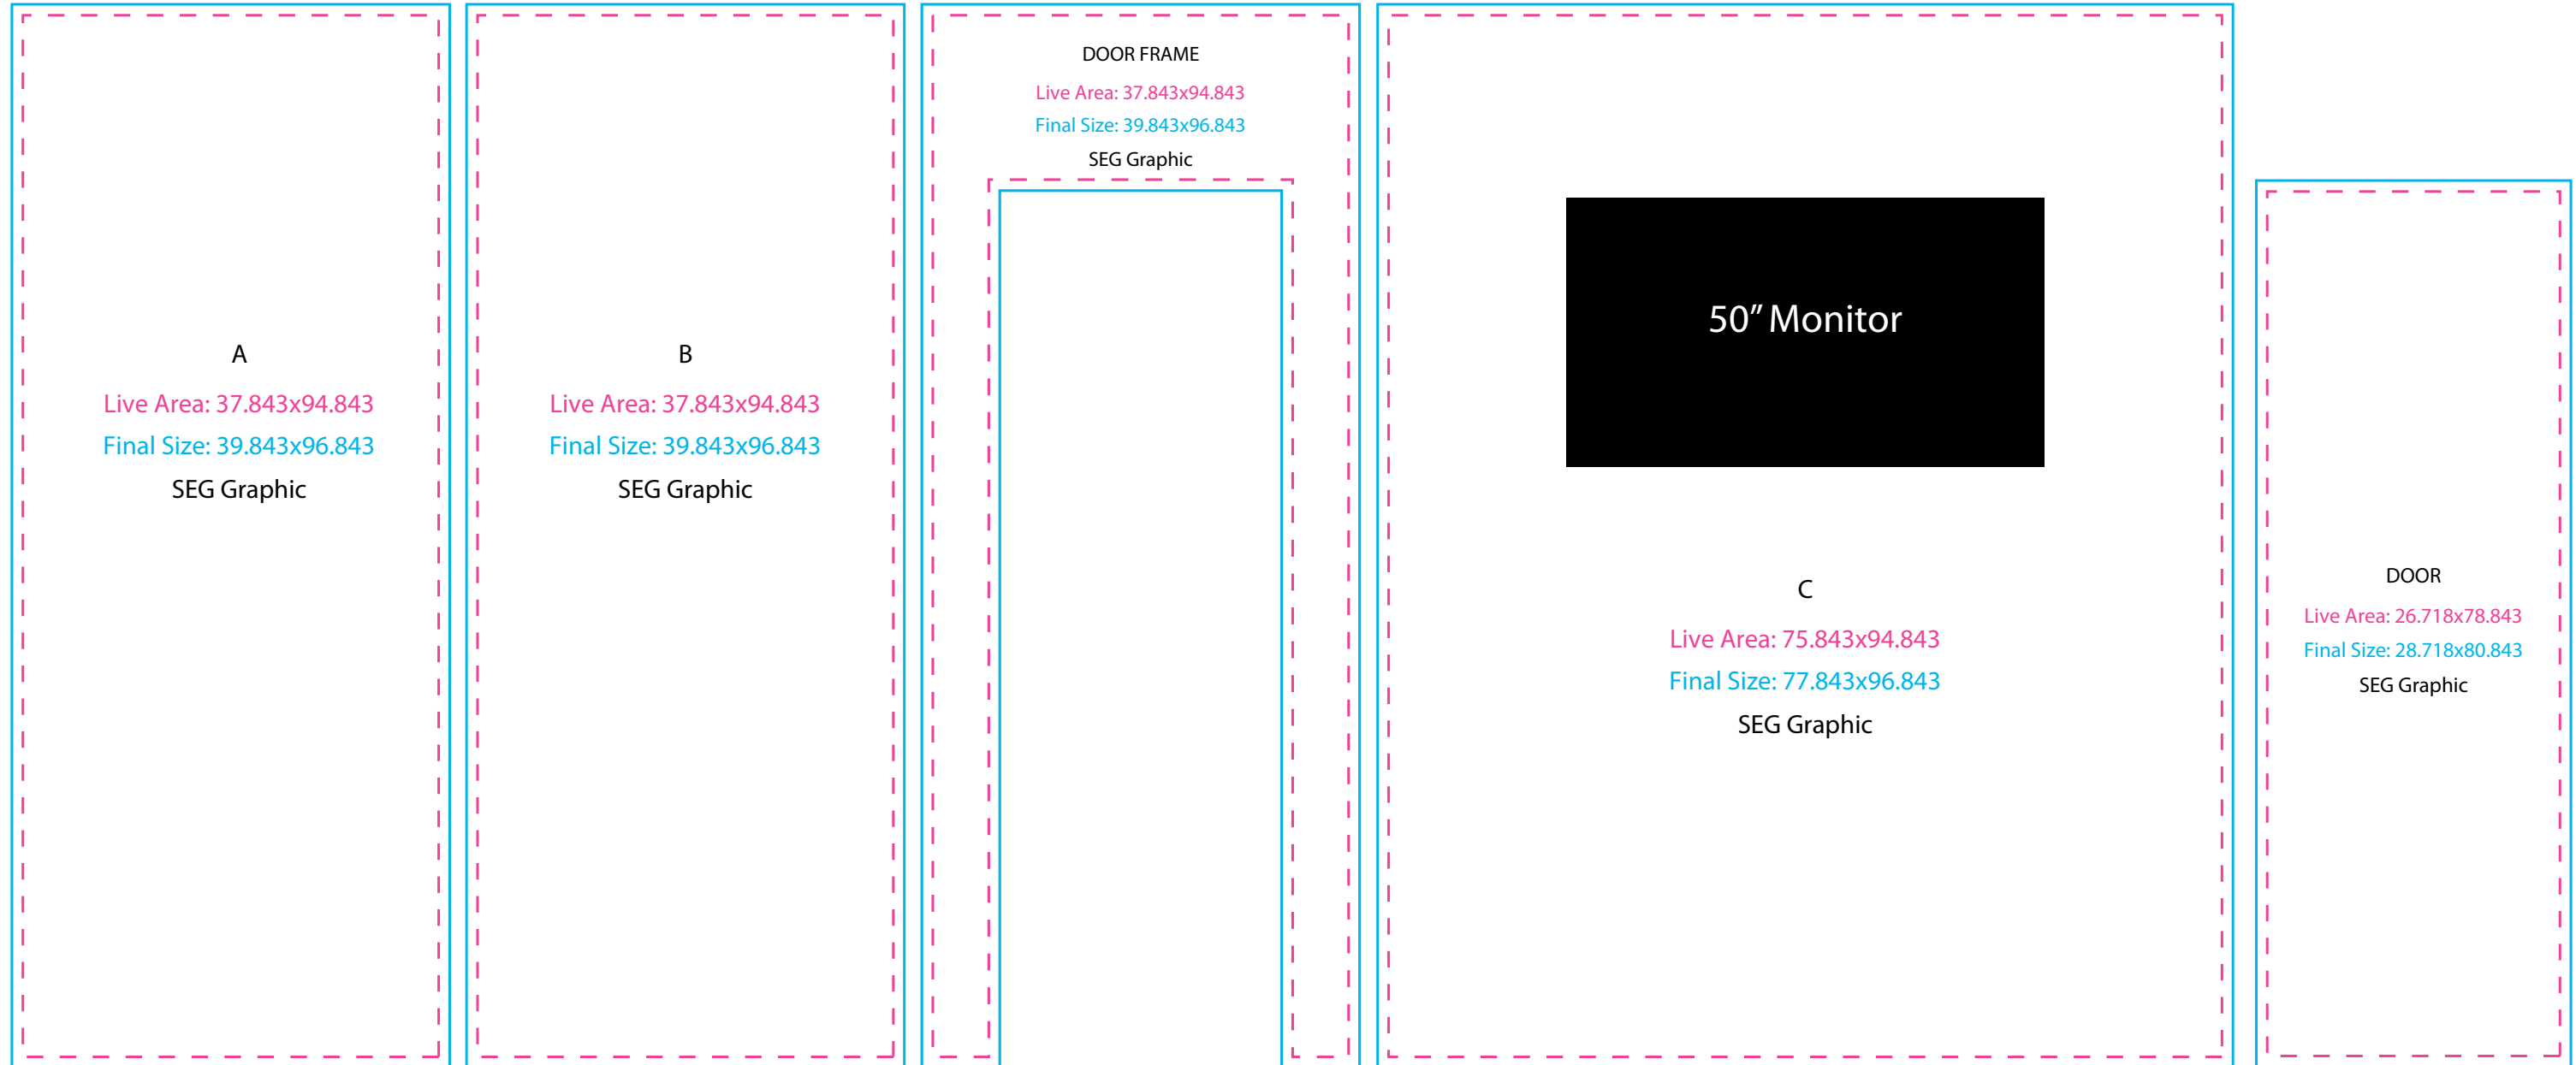

Graphic Template  
10 x 10 Inline Exhibit  
SEG Graphics,  
Sintra Door and Panel

NOTE: All Raster Art (jpg, tiff,psd, png, etc.) must be at least 100 dpi at print size.

Graphic Template  
10 x 10 Inline Exhibit  
GOD-1557 Reception Counter  
SEG Version

NOTE: All Raster Art (jpg, tiff,psd, png, etc.) must be at least 100 dpi at print size.